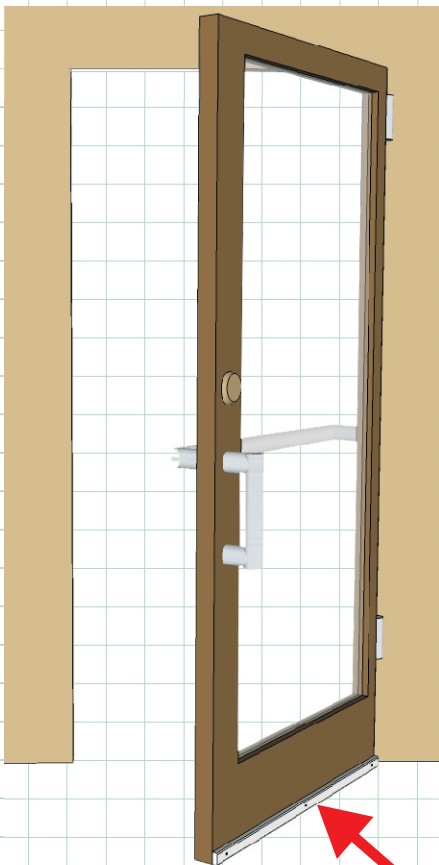

## DOOR TOE GUARDS

### TOE PROTECTION FOR ALL DOORS

Protects kids from getting toes jammed when opening doors

Light  
Grey

Dark  
Grey

Black

Rose

Pull  
Side

#### Specifications

Fire rated Urethane Foam  
Durable abrasion resistant skin  
Aluminum strip in center core

Length: 36"

Width: 1.5"

Thickness: 5/8"

4 Pre-drilled mounting holes