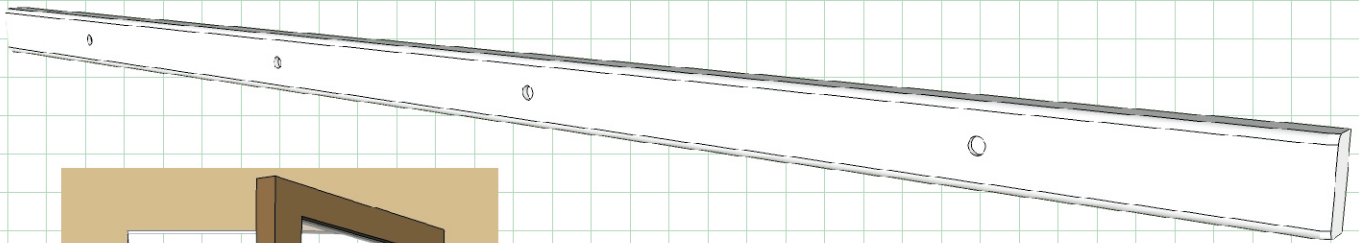

### TOE PROTECTION FOR ALL DOORS

Protects kids from getting toes jammed when opening doors

Light  
Grey

Dark  
Grey

Black

Rose

Pull  
Side

#### Specifications

Fire rated Urethane Foam  
Durable abrasion resistant skin  
Aluminum strip in center core

Length: 36"

Width: 1.5"

Thickness: 5/8"

4 Pre-drilled mounting holes