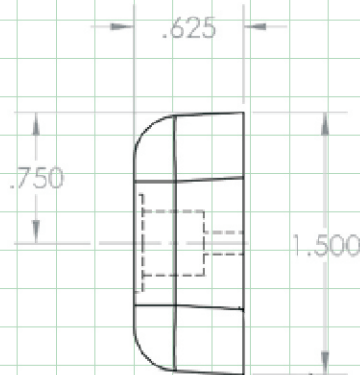

#### Specifications

Fire rated Urethane Foam  
Durable abrasion resistant skin  
Aluminum strip in center core

Length: 36"

Width: 1.5"

Thickness: 5/8"

4 Pre-drilled mounting holes