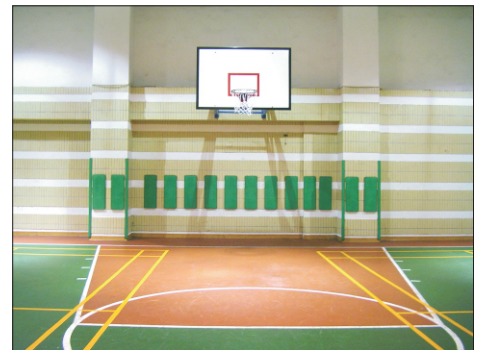

Indoor Recreational Facilities

Copyright Boing Safety

136 Walker Street, Atlanta GA 30313
TEL: 404-521-9054 ORDER 800-477-6434 FAX: 404-222-8366
www.BoingSafety.com info@BoingSafety.com