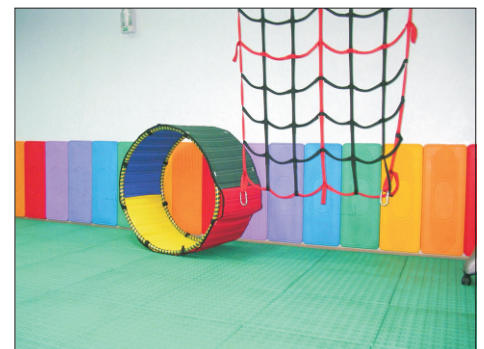

**MULTI-PURPOSE SAFETY PADDING
FOR ALL SCHOOL & RECREATIONAL FACILITIES**

Playrooms

Kid Gyms

Early Learning Centers

Benefits

- ★ Shock Absorbing
- ★ Durable and long lasting
- ★ Easy installation
- ★ Quick repair or replacement
- ★ Waterproof
- ★ Anti-Bacterial
- ★ UV treated
- ★ Non-toxic
- ★ Vibrant colors

Fitness & Training Rooms

Play Areas

Other Customers

- ★ Indoor recreation facilities
- ★ Outdoor recreation facilities
- ★ Waterparks
- ★ Playgrounds
- ★ Fitness Centers/Health Clubs
- ★ Family Entertainment Centers
- ★ Early Learning Centers
- ★ Hotels and Resorts
- ★ Quick Serve Restaurants
- ★ YMCA's
- ★ Shopping Malls
- ★ Kid Gym